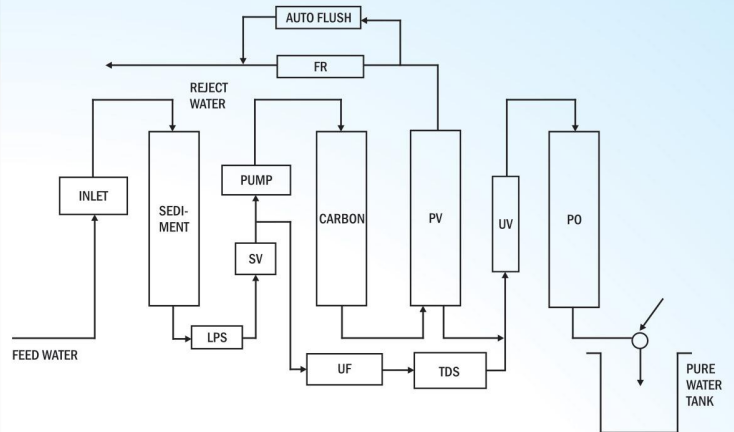

**7 STAGE
FILTRATION PROCESS**

**FULLY
AUTOMATIC**

purella

RESIDENTIAL RO SYSTEMS

Pure Values. Pure Actions.

R-Platina

Purella Value:

**NATURAL
WATER TASTE**

**USER
FRIENDLY**

**LESS
MAINTENANCE**

SPACE SAVING

**PROMPT AFTER
SALES SERVICE**

Purella Features :

- Fully automatic
- Built in SMPS to operate within 160 V- 290 V AC Voltage
- Push-fit connectors for leak- proof and maintenance free performance
- Suitable for water up to 2000 PPM TDS
- Dry run protection of pump
- Unique membrane cleaning system to ensure superior & effective membrane performance
- ABS Construction and corrosion free life span
- RO with UV/UF Filtration
- Water available on demand even without power
- Ensures a constant refill into the tank & makes water available
- TDS controller to adjust desire taste

Purella Technology:

Specifications :

Model Type	Wall mount with tank
Model	R-Platina
Production capacity	12-15 LPH
Reservoir tank capacity	8 ltrs
Membrane	Thin Film Composite
Purifying Technology	Reverse Osmosis
Filtration Stages	7
Unit Dimension(LxBxH)in mm.	390x200x540
Unit Weight (Approx)in Kgs.	8.4
Power Rating in watts	40 W
TDS reduction in % (approx)	90%
Duty Cycle	5 hours

RECOMMENDED INPUT WATER CONDITIONS

Total Dissolved Solids	2000ppm
Total Hardness	250 ppm
input Water Temperature	10~40c
pH	6.5~8.5
Iron Content	.1 mg/li (max)
Inlet Pressure	.5kg/cm2 (min)

As part of the continuing research & development programme, specifications are subject to change without prior notice.