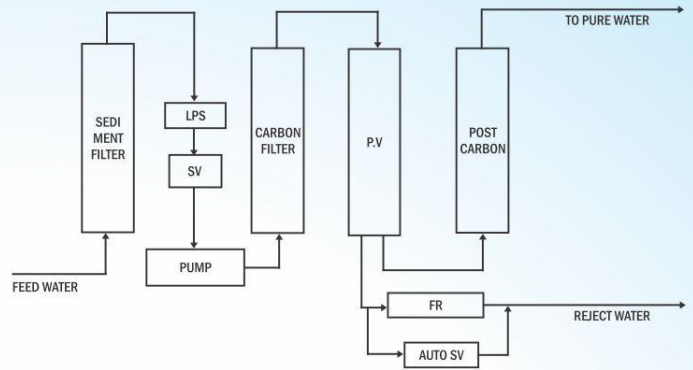

# M-Platina

Purella Value:

**NATURAL  
WATER TASTE**

**USER  
FRIENDLY**

**SPACE SAVING**

**PROMPT AFTER  
SALES SERVICE**

Purella Features :

- Fully automatic
- Built in SMPS to operate within 160 V- 290 V AC Voltage
- Push-fit connectors for leak- proof and maintenance free performance
- Suitable for water up to 2000 PPM TDS
- Dry run protection of pump
- Unique membrane cleaning system to ensure superior & effective membrane performance
- Food grade engineering plastic Construction and corrosion free life span
- Water available on demand even without power
- Ensures a constant refill into the tank & makes water available

Purella Technology:

Specifications :

Model Type	Counter Top
Model	M-Platina
Production capacity	10-12 LPH
Reservoir tank capacity	7 ltrs
Membrane	Thin Film Composite
Purifying Technology	Reverse Osmosis
Filtration Stages	5
Unit Dimension(LxBxH) in mm.	320x240x460
Unit Weight (Approx)in Kgs.	8.7
Power Rating in watts	28W
TDS reduction in % ( approx)	90%
Duty Cycle	5 hours